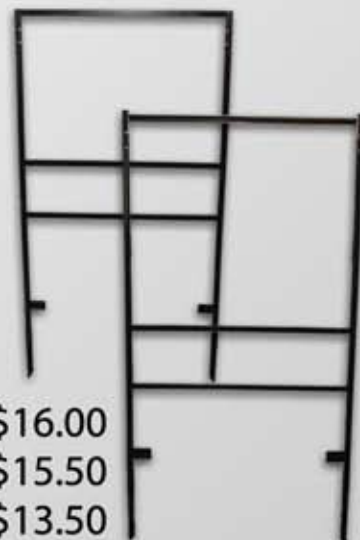

**\$65.00**

64" Colonial or  
Rounded Corner  
Steel Post  
**\$19.50**

**ADD A  
POST  
LIGHT!**

Black/White  
Stake Frame

24"x24" - \$16.00  
22"x24" - \$15.50  
18"x24" - \$13.50

Solar Post Light  
Fits 4x4 & 1" Posts  
**\$80.00**

Flyer Box w/Stand  
(white or black)  
**\$10.50**

Flyer Box  
(white or black)  
**\$7.50**

Sidewalk Stands

24"x24"  
**\$14.50**  
18"x24"  
**\$13.00**

We Accept:   Call for product availability.

Don't see something here you use? Let us know so we can stock it!